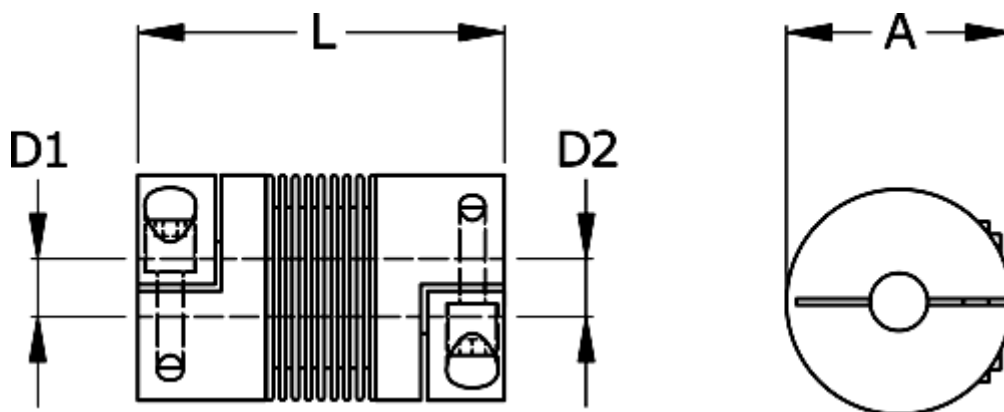

# Data Sheet

Article number: 3330402001013535

Description: Bellow coupling type 4 size200  
Length 101 mm, bore 35/35 mm

## Measures

A	= 90
D1	= 35
D2	= 35
L	= 101
Nom. torque NM (Tkn)	= 200